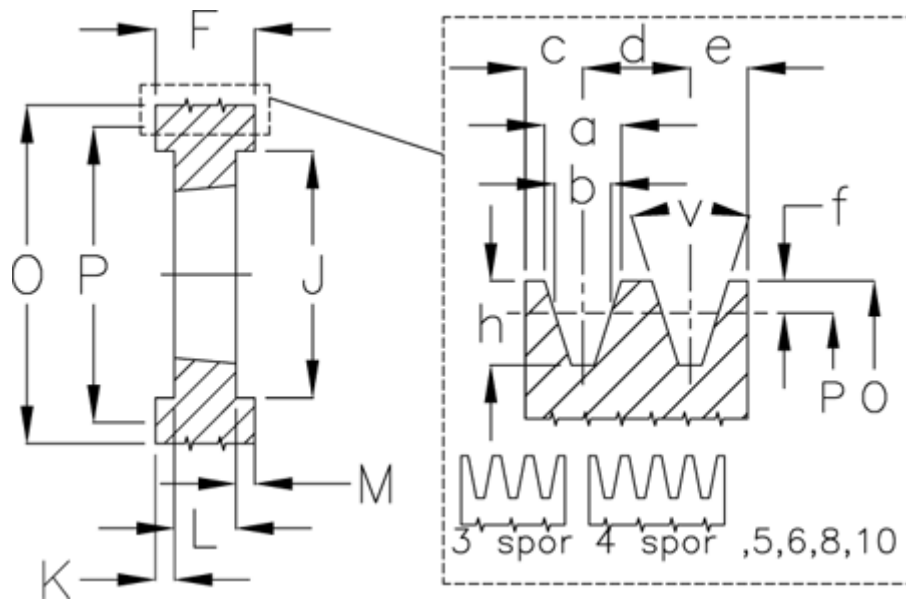

Article number: 604111021205

Description: V-belt pulley SPB 212/5 TL3020

## Measures

a	= 16.3	For bush	= 3020	O	= 219.0
b	= 14.0	h	= 17.5	P	= 212
Bush $\zeta$ max	= 75	J	= 169	Type	= SPB
c	= 12.5	K	= 25	v	= 38 degrees
d	= 19.0	L	= 51		
e	= 12.5	m	= 25.0		
f	= 3.5	N	= -		
F	= 101	Number of ribs	= 5		